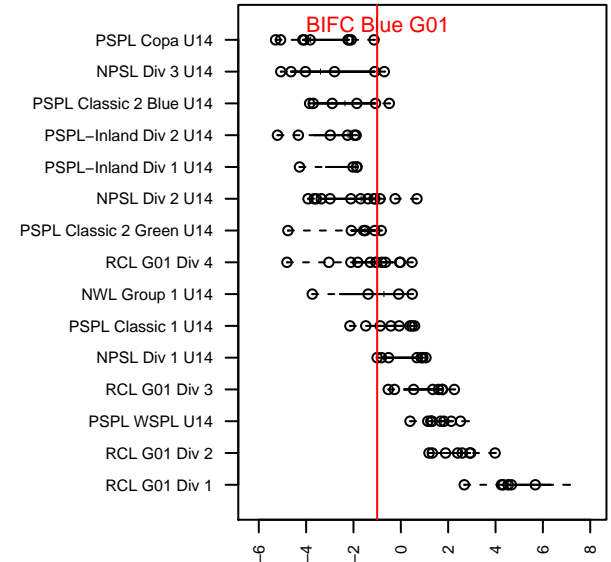

**attack and defense rating
relative to others at age
and all opponents in last 13 months**