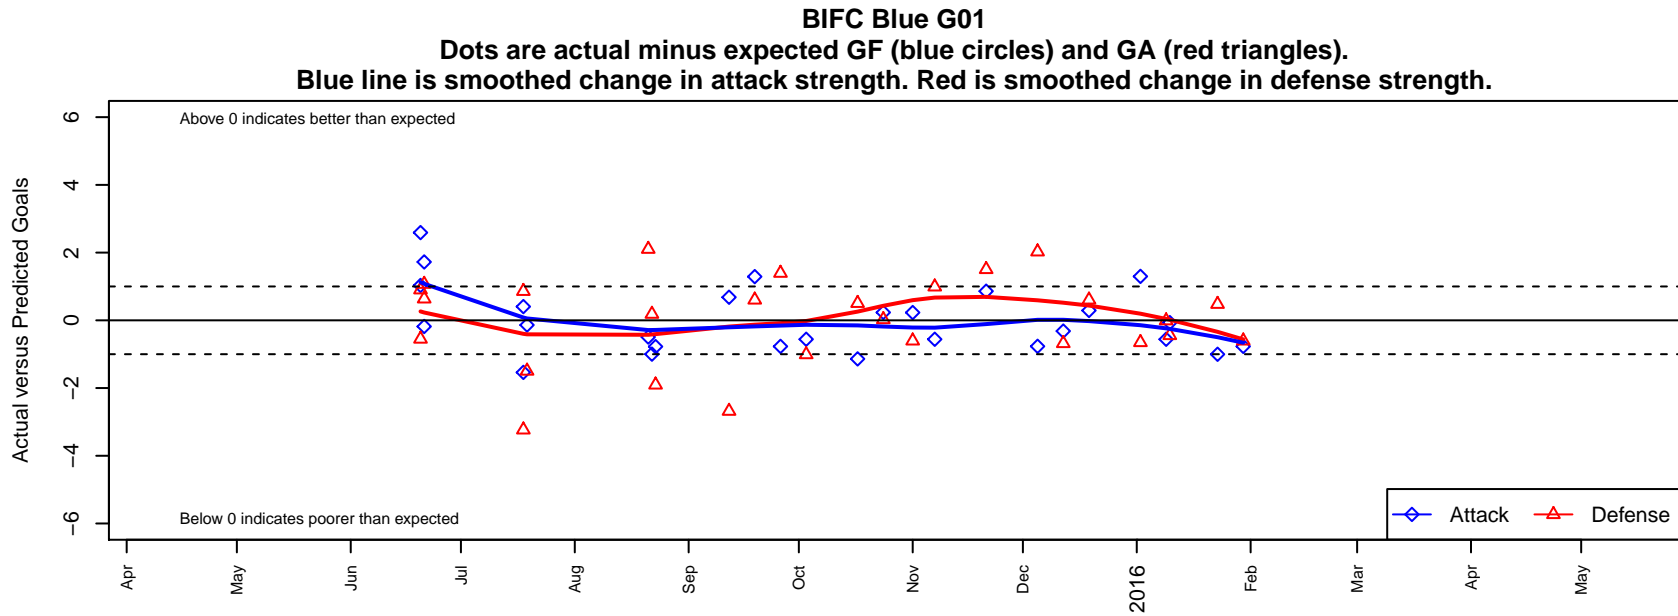

# BIFC Blue G01

Bainbridge Island FC  
 Bainbridge, WA  
 G01 total strength=1023  
 attack=2.2 defense=2.13  
 fall league = NPSL Div 1 U14  
 notes= Boca Jr's

alt names used:  
 BIFC Blue G01  
 BIFC G01 Blue  
 Boca Jr`s  
 BIFC G01 Blue  
 Boca Jr`s

Venues played:  
 2015 Snohomish United Invit Silver  
 2015 KITG GU14 Green  
 2015 Island Cup GU14 Gold  
 2015 NPSL Division 1 U14  
 2015 Founders Cup G01

**attack and defense variance (black dot)  
relative to other teams  
and top 10 in region**