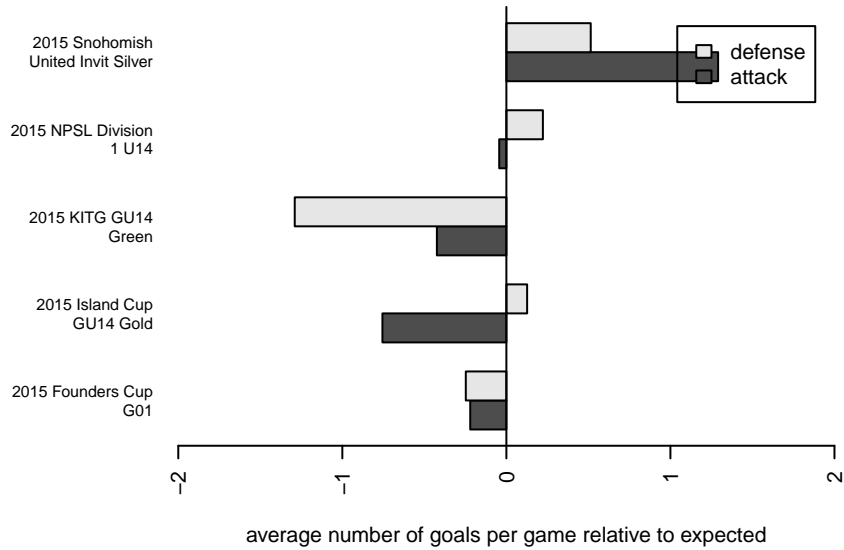

Performance relative to 13 month average